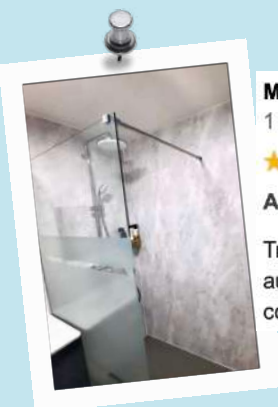

Ils nous ont fait confiance..

SVA France

ZAC de la Butte Gayen 1, 8 bis, Av. des Érables, Santeny

4,7 ★★★★★ 109 avis

Agnès [blurred]

1 avis · 1 photo

Aspects positifs : Ponctualité, Professionnalisme, Qualité, Rapport qualité-prix, Réactivité

Equipe de plombiers très professionnels et sympathiques un grand merci à Julien. Délai un peu long mais vraiment sans aucun regret! Ma belle soeur va vous appeler car elle veut la même douche. Bien cordialement Madame [blurred].